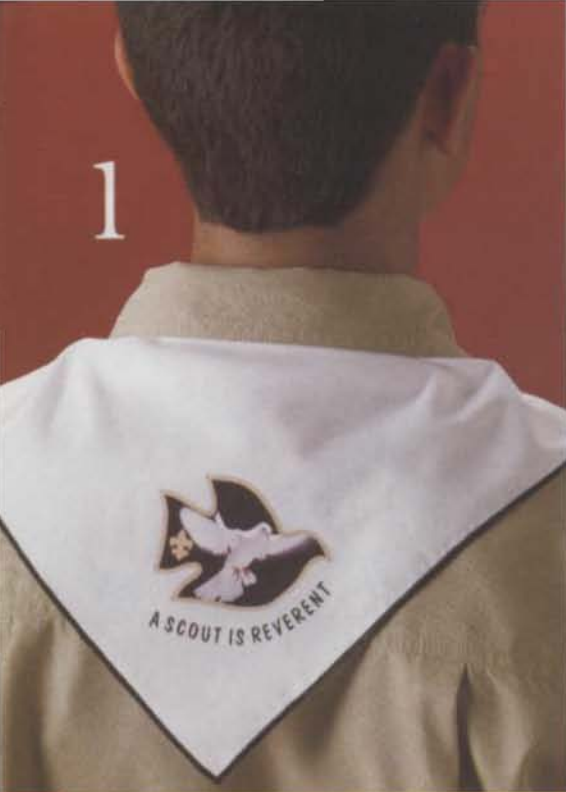

a SCOUT is reverent

1 | A SCOUT IS REVERENT NEW! Perfect for your Scout Sunday program, the white polyester/cotton neckerchief is edged in black and screen-printed with the dove-shaped Scout Sunday emblem accented with the fleur-de-lis and a dove photo on a tan-outlined black background.

64023 6.99

2 | SCOUT SUNDAY PROGRAM COVERS In commemoration of Scout Sunday, these colorful covers feature the Joseph Csatri painting *A Scout Is Reverent*. With a folded size of 5½" x 8½", the programs ship flat in a package of 100. 3004 12.99/pkg.